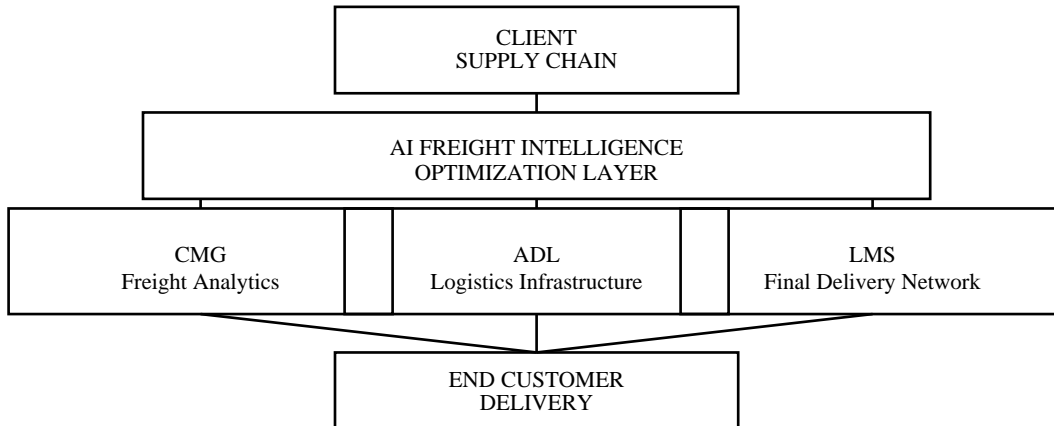

The Trifecta Platform

Integrated Freight Intelligence & Logistics Execution Ecosystem

Platform Overview

The Trifecta Platform integrates freight intelligence, logistics infrastructure, and last-mile delivery into a unified logistics ecosystem connecting client supply chains with final customer delivery through an AI-infused optimization layer.

Corporate Management Group (CMG)

- Freight spend analysis and reporting
- Carrier contract optimization
- Routing efficiency analytics
- Supply chain strategy consulting

American Diamond Logistics (ADL)

- Full truckload transportation
- Less-than-truckload shipping
- Intermodal logistics coordination
- Warehousing and distribution operations

Last Mile Solutions (LMS)

- High-performance parcel delivery
- Scheduled delivery windows
- Real-time delivery visibility
- Reliable final-mile routing

Integrated Platform Capabilities

- Strategic freight analytics and optimization
- Scalable transportation infrastructure
- Coordinated distribution and fulfillment
- High-performance last-mile delivery
- End-to-end supply chain visibility